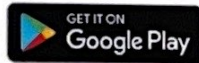

How to Checkout with Sezzle.

1. Scan here to sign up.

2. Download the Sezzle App.

3. Click on "Sezzle Card" to activate and add to your wallet.

4. Open up your mobile wallet and "Tap-to-Pay" at the payment terminal.