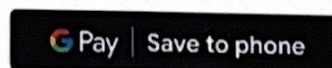

How to Checkout with Sezzle.

1. Scan here to sign up.

2. Download the Sezzle App.

3. Click on "Sezzle Card" to activate and add to your wallet.

4. Open up your mobile wallet and "Tap-to-Pay" at the payment terminal.